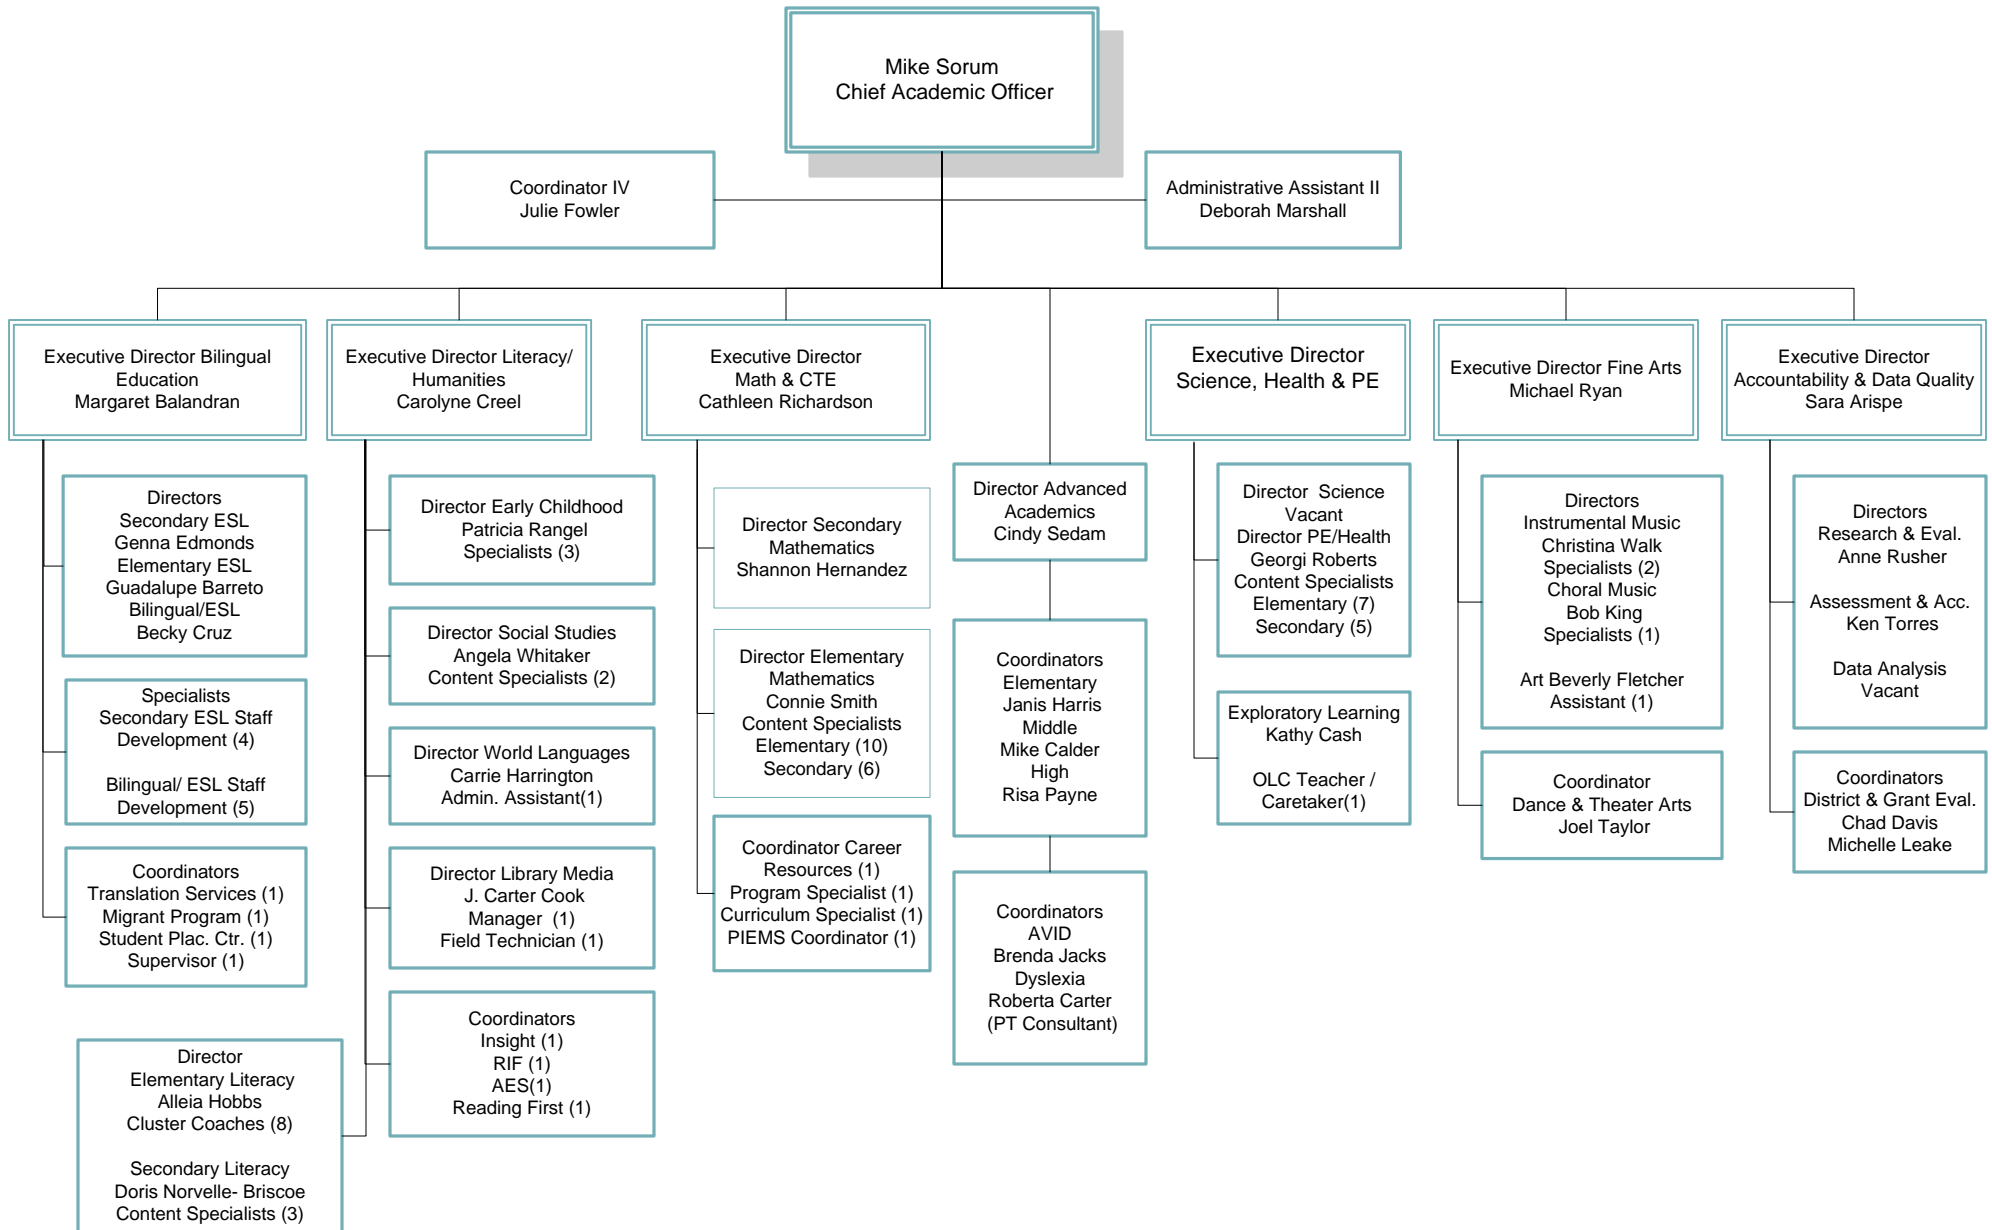

ORGANIZATIONAL CHART 2009-10

Curriculum & Instruction

ORGANIZATIONAL CHART 2009-10

Fort Worth
INDEPENDENT SCHOOL DISTRICT

District Operations

ORGANIZATIONAL CHART 2009-10

Fort Worth
INDEPENDENT SCHOOL DISTRICT

Division of Technology

ORGANIZATIONAL CHART 2009-10

Legal Services

ORGANIZATIONAL CHART 2009-10

Division of Business & Finance

ORGANIZATIONAL CHART 2009-10

Internal Audit

ORGANIZATIONAL CHART 2009-10

Chief Of Schools

ORGANIZATIONAL CHART 2009-10

Deputy Superintendent

ORGANIZATIONAL CHART 2009-10

Student Support Services

ORGANIZATIONAL CHART 2009-10