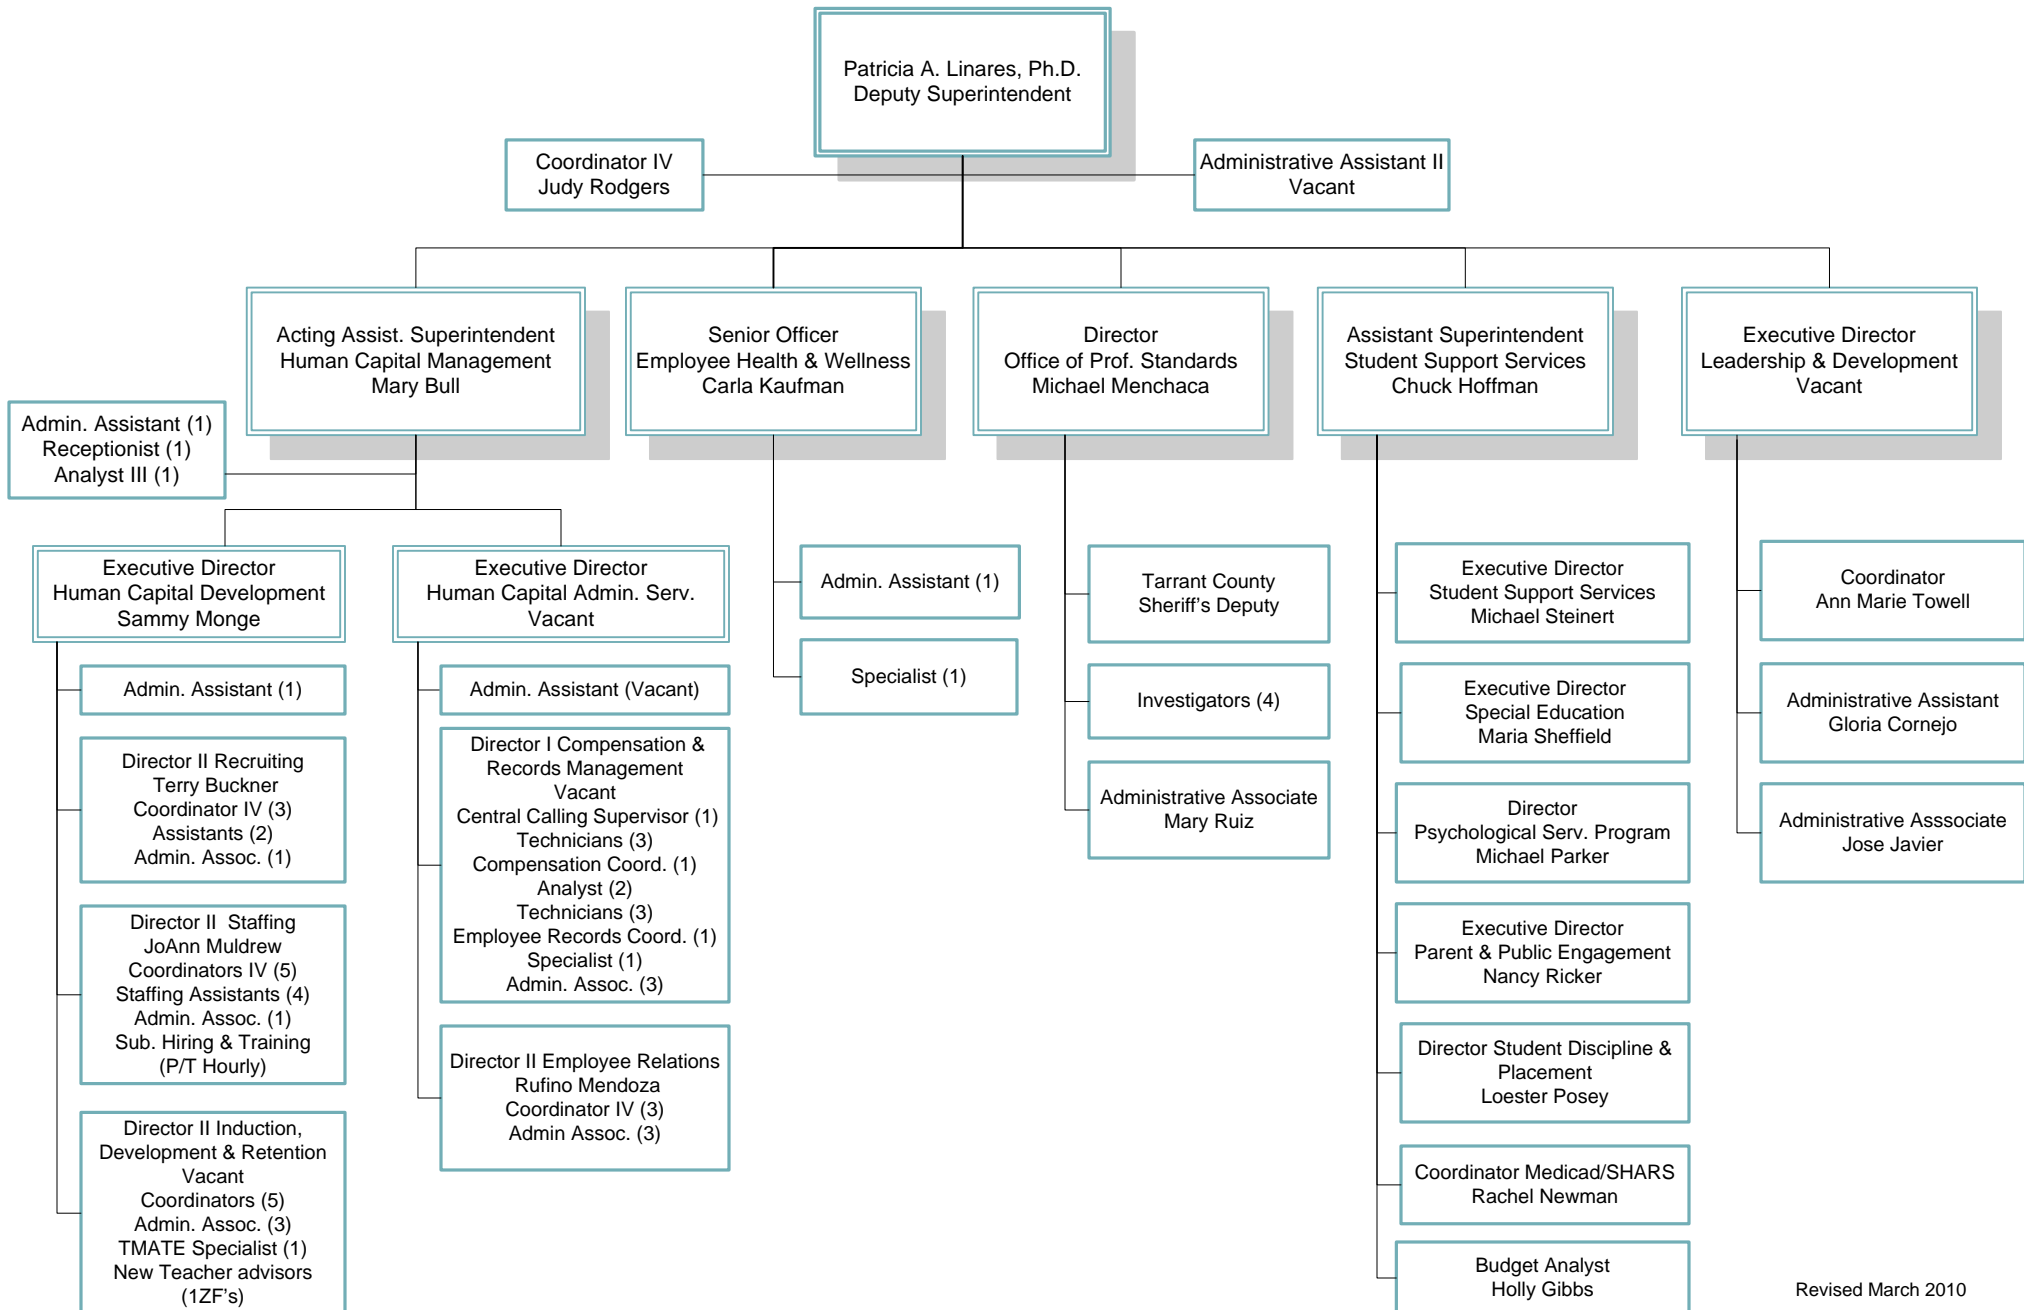

ORGANIZATIONAL CHART 2009-10

Curriculum & Instruction

ORGANIZATIONAL CHART 2009-10

Fort Worth
INDEPENDENT SCHOOL DISTRICT

District Operations

ORGANIZATIONAL CHART 2009-10

Fort Worth
INDEPENDENT SCHOOL DISTRICT

Division of Technology

ORGANIZATIONAL CHART 2009-10

Legal Services

ORGANIZATIONAL CHART 2009-10

Division of Business & Finance

ORGANIZATIONAL CHART 2009-10

Internal Audit

ORGANIZATIONAL CHART 2009-10

Chief Of Schools

ORGANIZATIONAL CHART 2009-10

Deputy Superintendent

ORGANIZATIONAL CHART 2009-10

Student Support Services

ORGANIZATIONAL CHART 2009-10