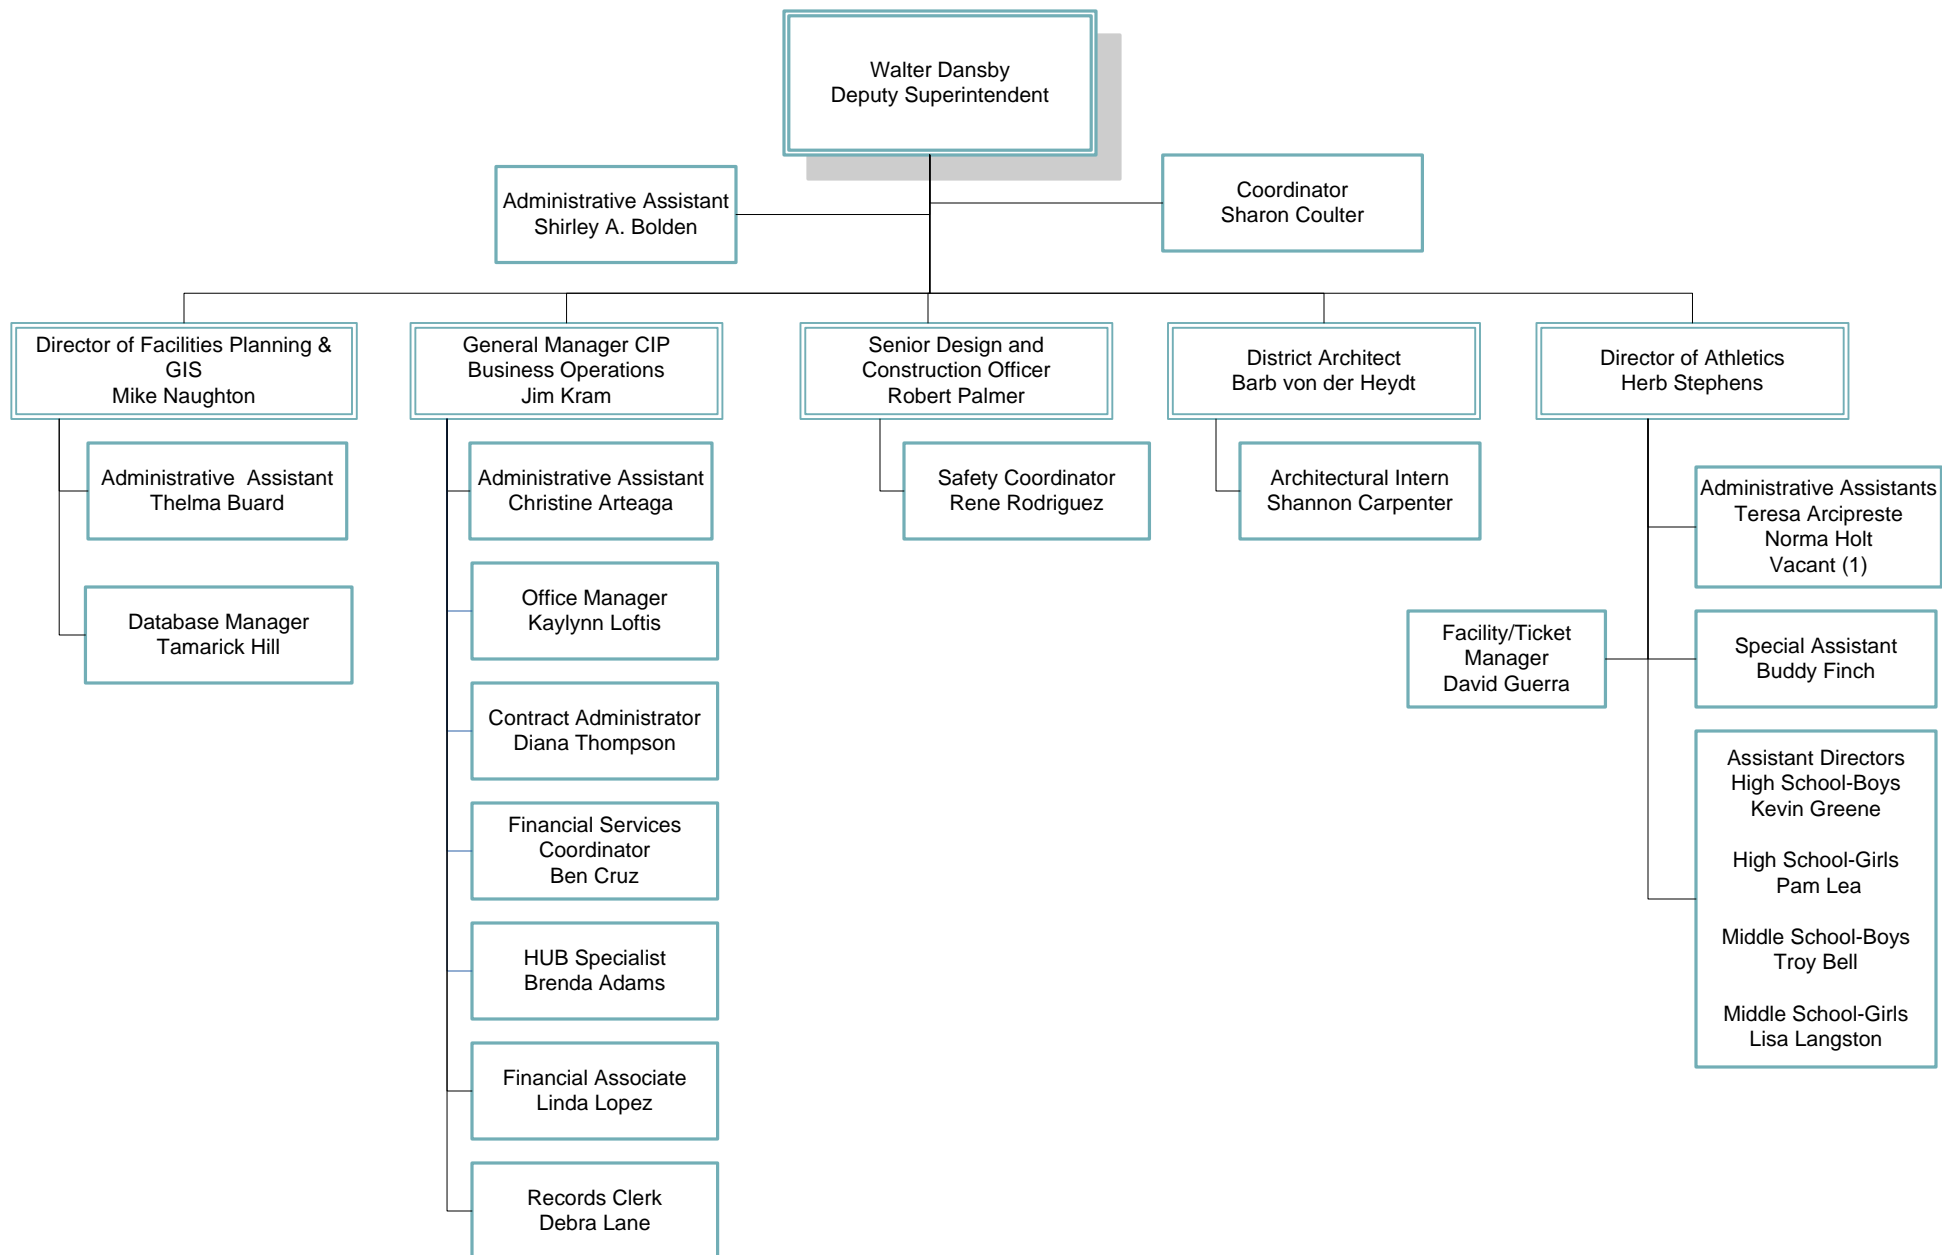

Fort Worth ISD

ORGANIZATIONAL CHART 2009-10

Fort Worth
INDEPENDENT SCHOOL DISTRICT

Capital Improvement Program

ORGANIZATIONAL CHART 2009-10

Communications Department

ORGANIZATIONAL CHART 2009-10

Policy, Planning and Governmental Relations

ORGANIZATIONAL CHART 2009-10

Curriculum & Instruction

ORGANIZATIONAL CHART 2009-10

Fort Worth
INDEPENDENT SCHOOL DISTRICT

District Operations

ORGANIZATIONAL CHART 2009-10

Fort Worth
INDEPENDENT SCHOOL DISTRICT

Division of Technology

ORGANIZATIONAL CHART 2009-10

Legal Services

ORGANIZATIONAL CHART 2009-10

Division of Business & Finance

ORGANIZATIONAL CHART 2009-10

Internal Audit

ORGANIZATIONAL CHART 2009-10

Chief Of Schools

ORGANIZATIONAL CHART 2009-10

Deputy Superintendent

ORGANIZATIONAL CHART 2009-10

Student Support Services

ORGANIZATIONAL CHART 2009-10