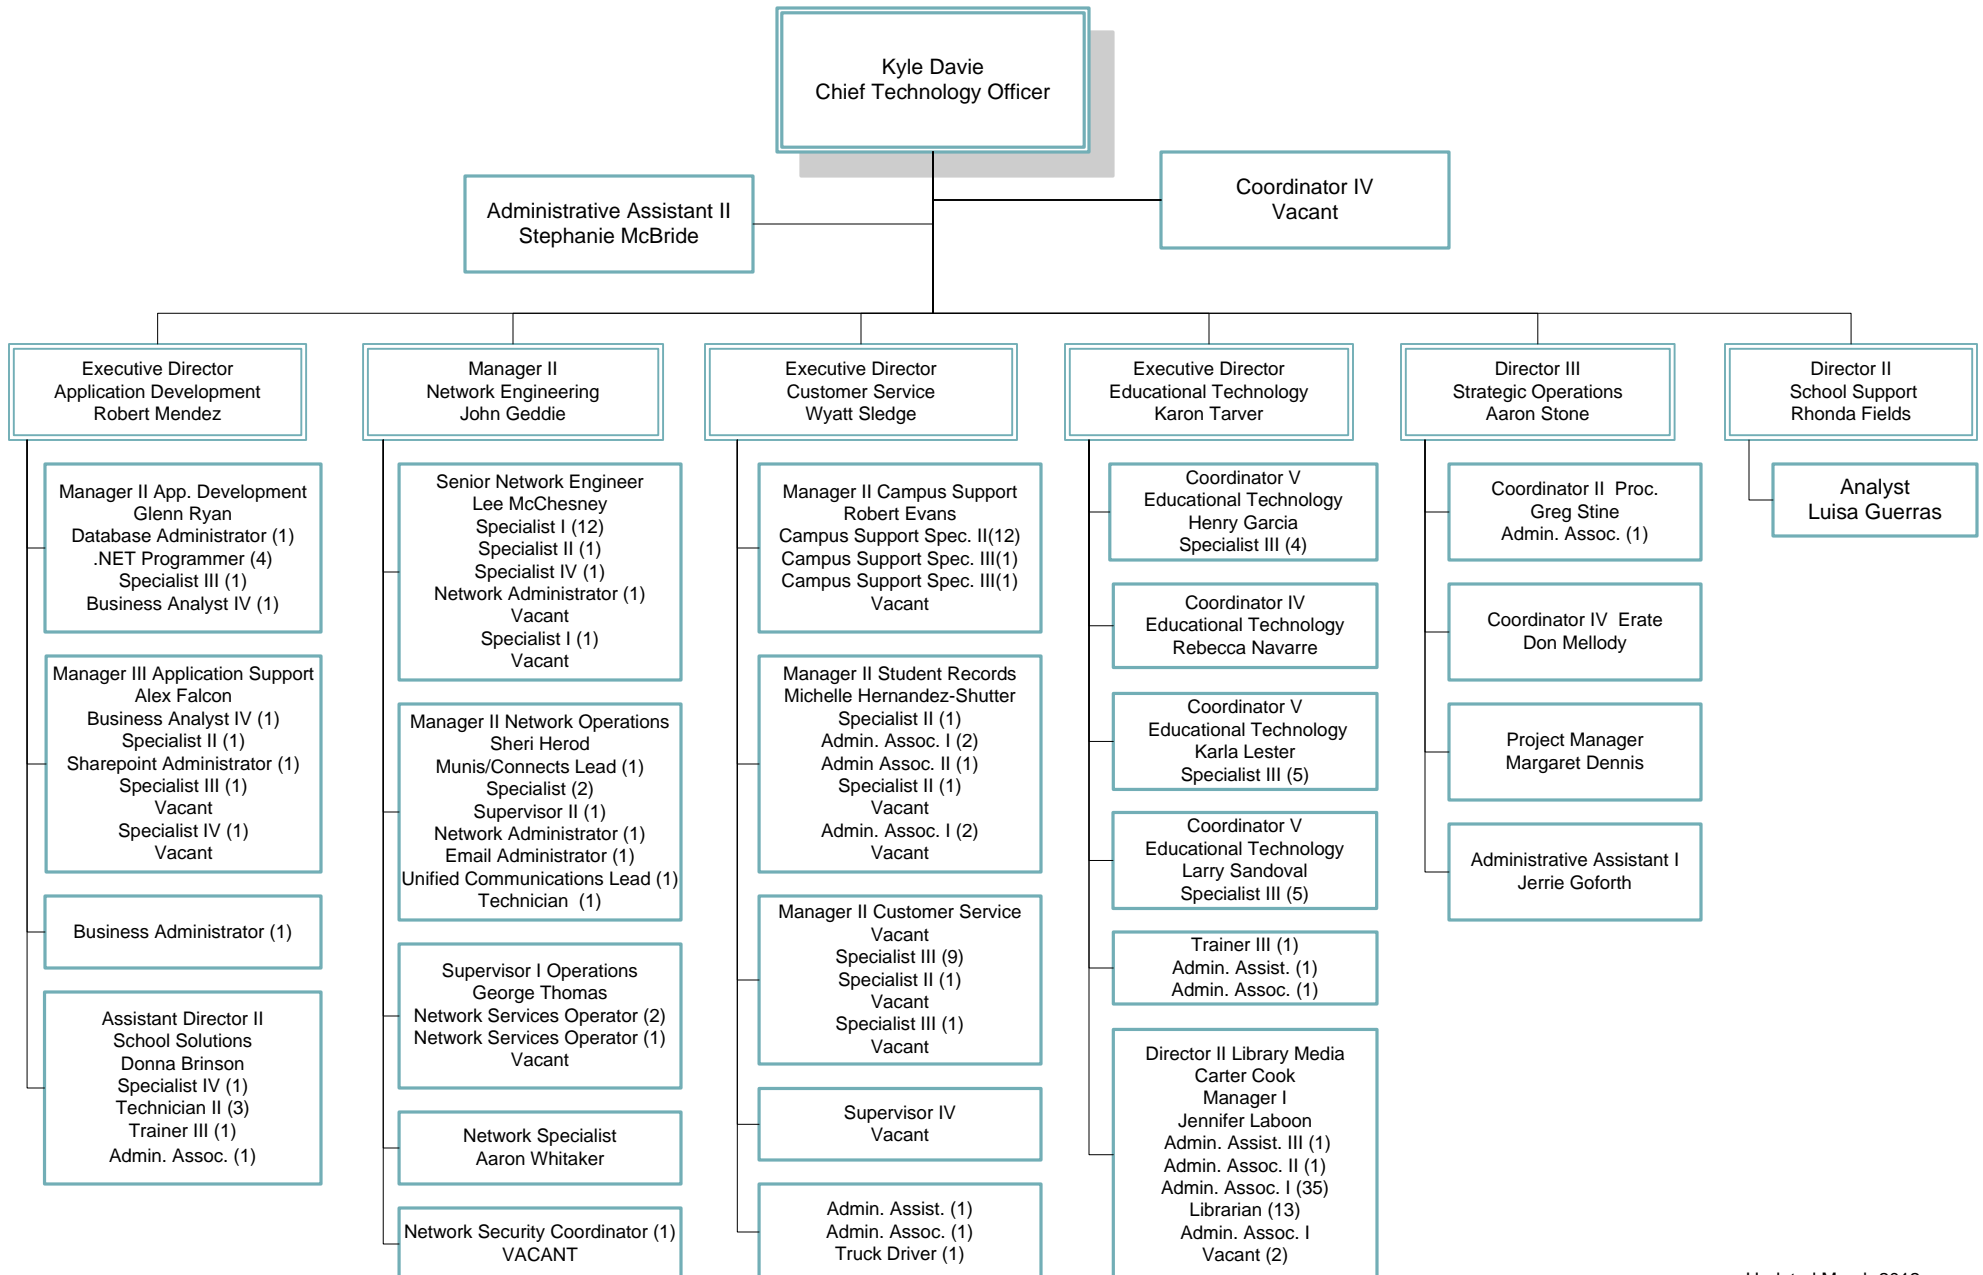

Fort Worth ISD

ORGANIZATIONAL CHART 2011-12

Fort Worth
INDEPENDENT SCHOOL DISTRICT

Chief of Administration Organizational Support Systems

ORGANIZATIONAL CHART 2011-12

District Operations

ORGANIZATIONAL CHART 2011-12

Fort Worth
INDEPENDENT SCHOOL DISTRICT

Division of Technology

ORGANIZATIONAL CHART 2011-12

Fort Worth
INDEPENDENT SCHOOL DISTRICT

Capital Improvement Program

ORGANIZATIONAL CHART 2011-12

Legal Services

ORGANIZATIONAL CHART 2011-12

Division of Business & Finance

ORGANIZATIONAL CHART 2011-12

Communications Department

ORGANIZATIONAL CHART 2011-12

Internal Audit

ORGANIZATIONAL CHART 2011-12

Chief Of Schools

ORGANIZATIONAL CHART 2011-12