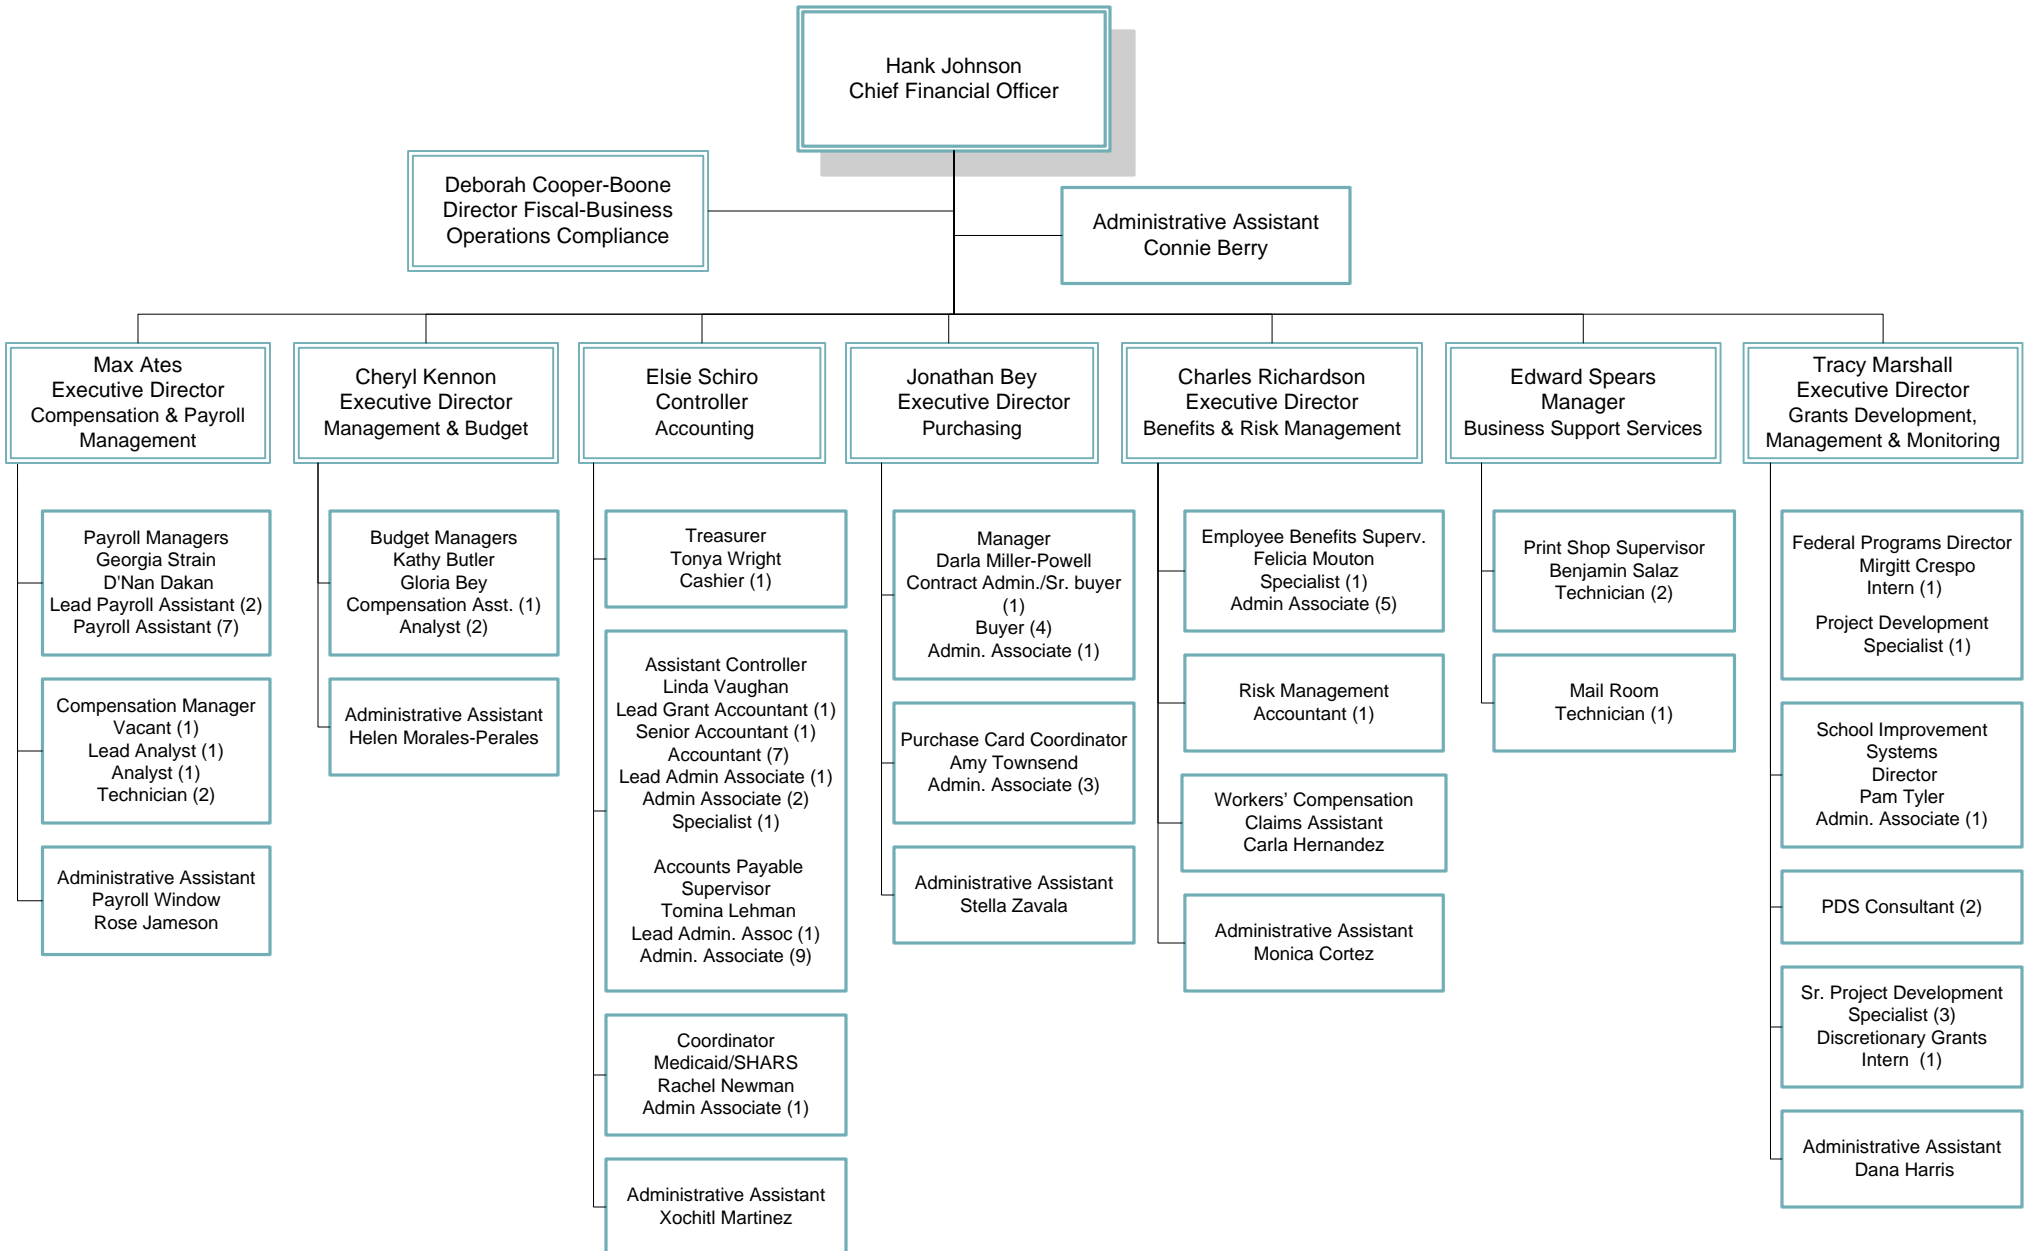

Fort Worth ISD

ORGANIZATIONAL CHART 2011-12

Fort Worth
INDEPENDENT SCHOOL DISTRICT

Chief of Administration Organizational Support Systems

ORGANIZATIONAL CHART 2011-12

District Operations

ORGANIZATIONAL CHART 2011-12

Fort Worth
INDEPENDENT SCHOOL DISTRICT

Division of Technology

ORGANIZATIONAL CHART 2011-12

Fort Worth
INDEPENDENT SCHOOL DISTRICT

Capital Improvement Program

ORGANIZATIONAL CHART 2011-12

Legal Services

ORGANIZATIONAL CHART 2011-12

Division of Business & Finance

ORGANIZATIONAL CHART 2011-12

Communications Department

ORGANIZATIONAL CHART 2011-12

Internal Audit

ORGANIZATIONAL CHART 2011-12

Chief Of Schools

ORGANIZATIONAL CHART 2011-12