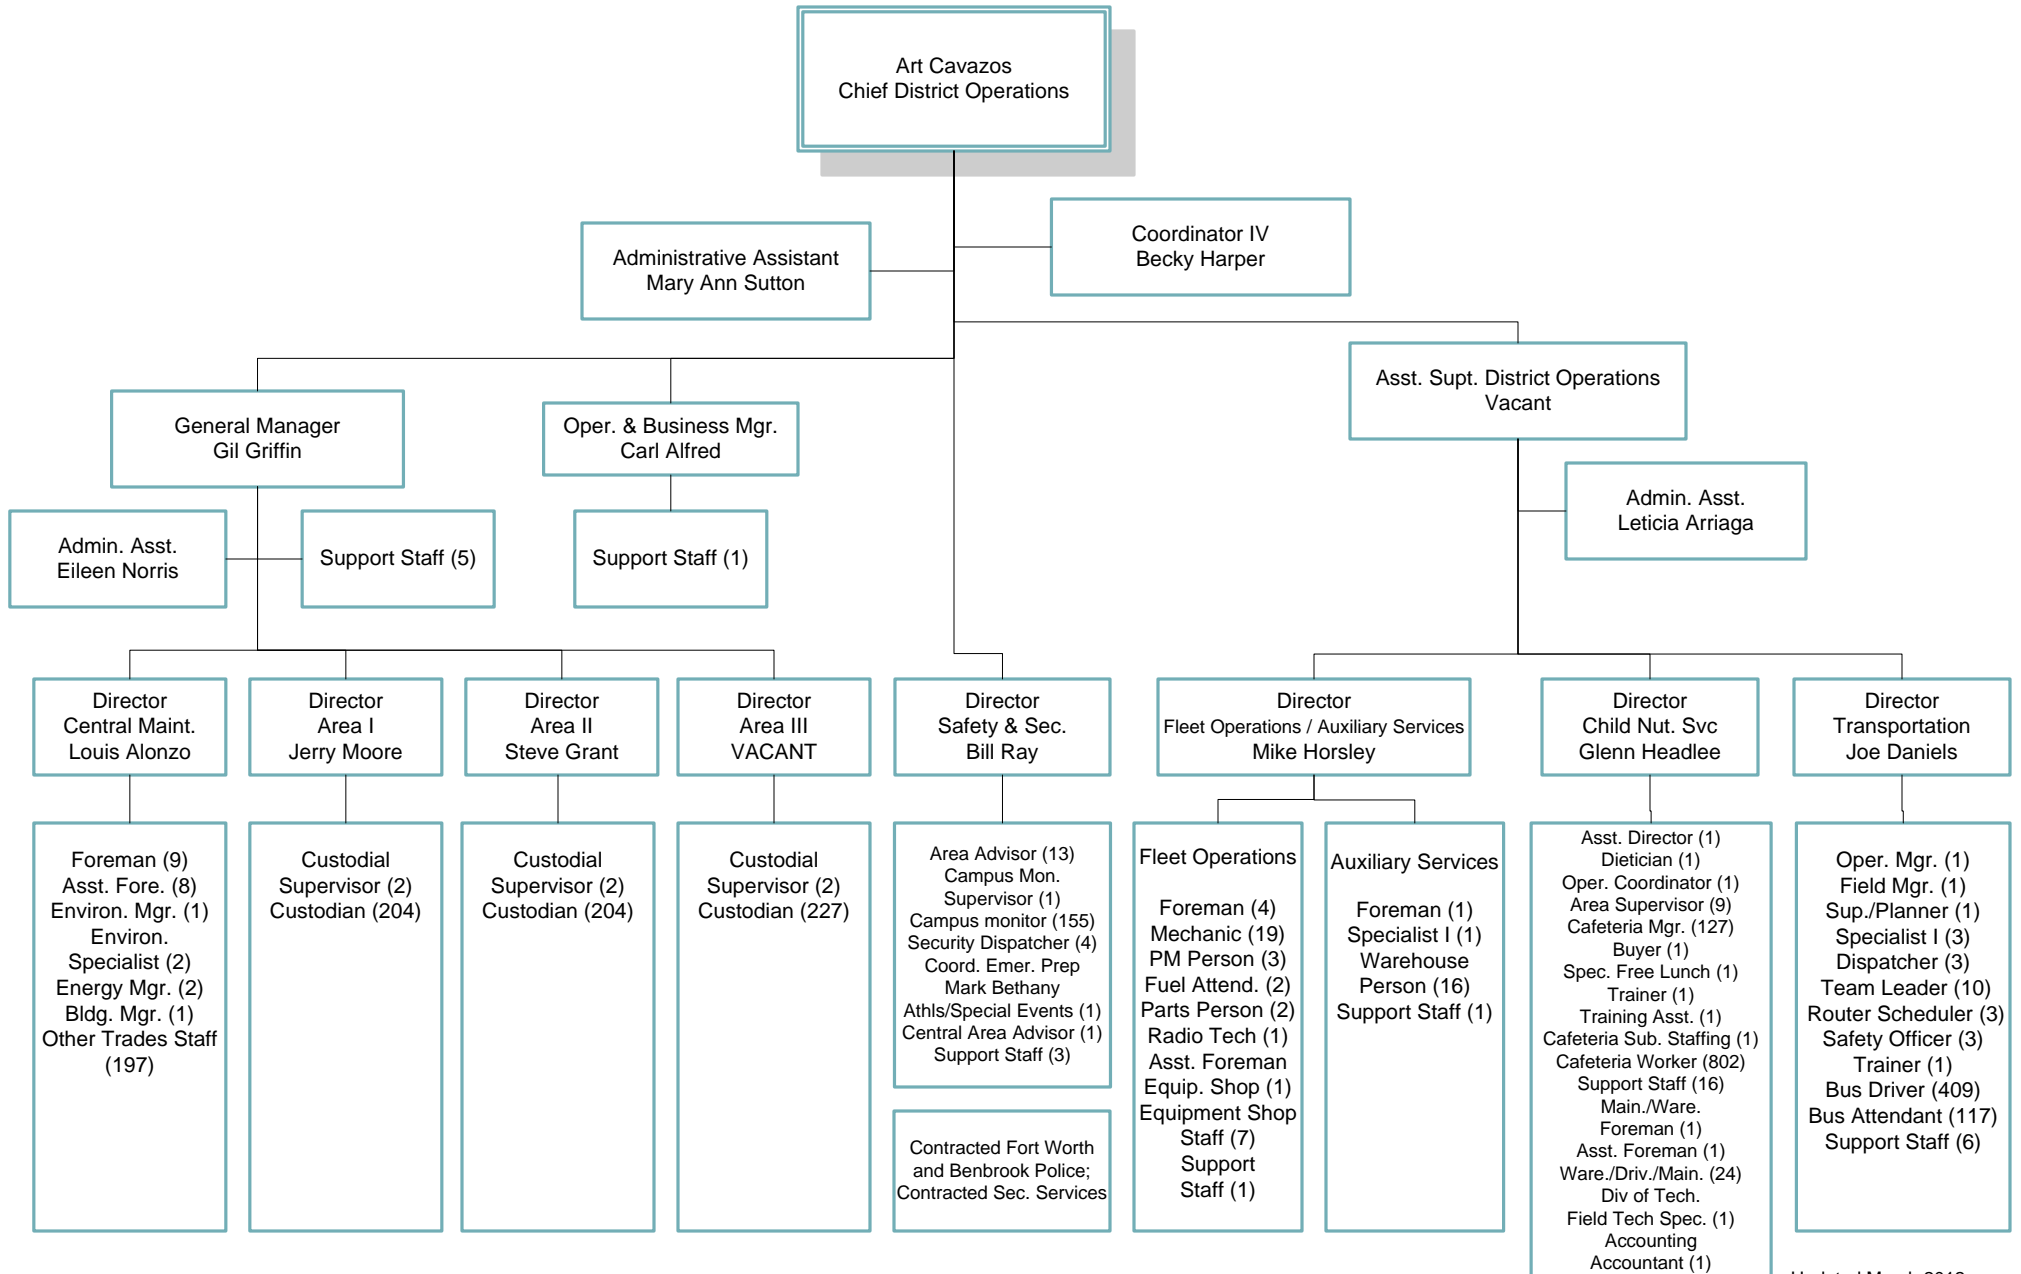

Fort Worth ISD

ORGANIZATIONAL CHART 2011-12

Fort Worth
INDEPENDENT SCHOOL DISTRICT

Chief of Administration Organizational Support Systems

ORGANIZATIONAL CHART 2011-12

District Operations

ORGANIZATIONAL CHART 2011-12

Fort Worth
INDEPENDENT SCHOOL DISTRICT

Division of Technology

ORGANIZATIONAL CHART 2011-12

Fort Worth
INDEPENDENT SCHOOL DISTRICT

Capital Improvement Program

ORGANIZATIONAL CHART 2011-12

Legal Services

ORGANIZATIONAL CHART 2011-12