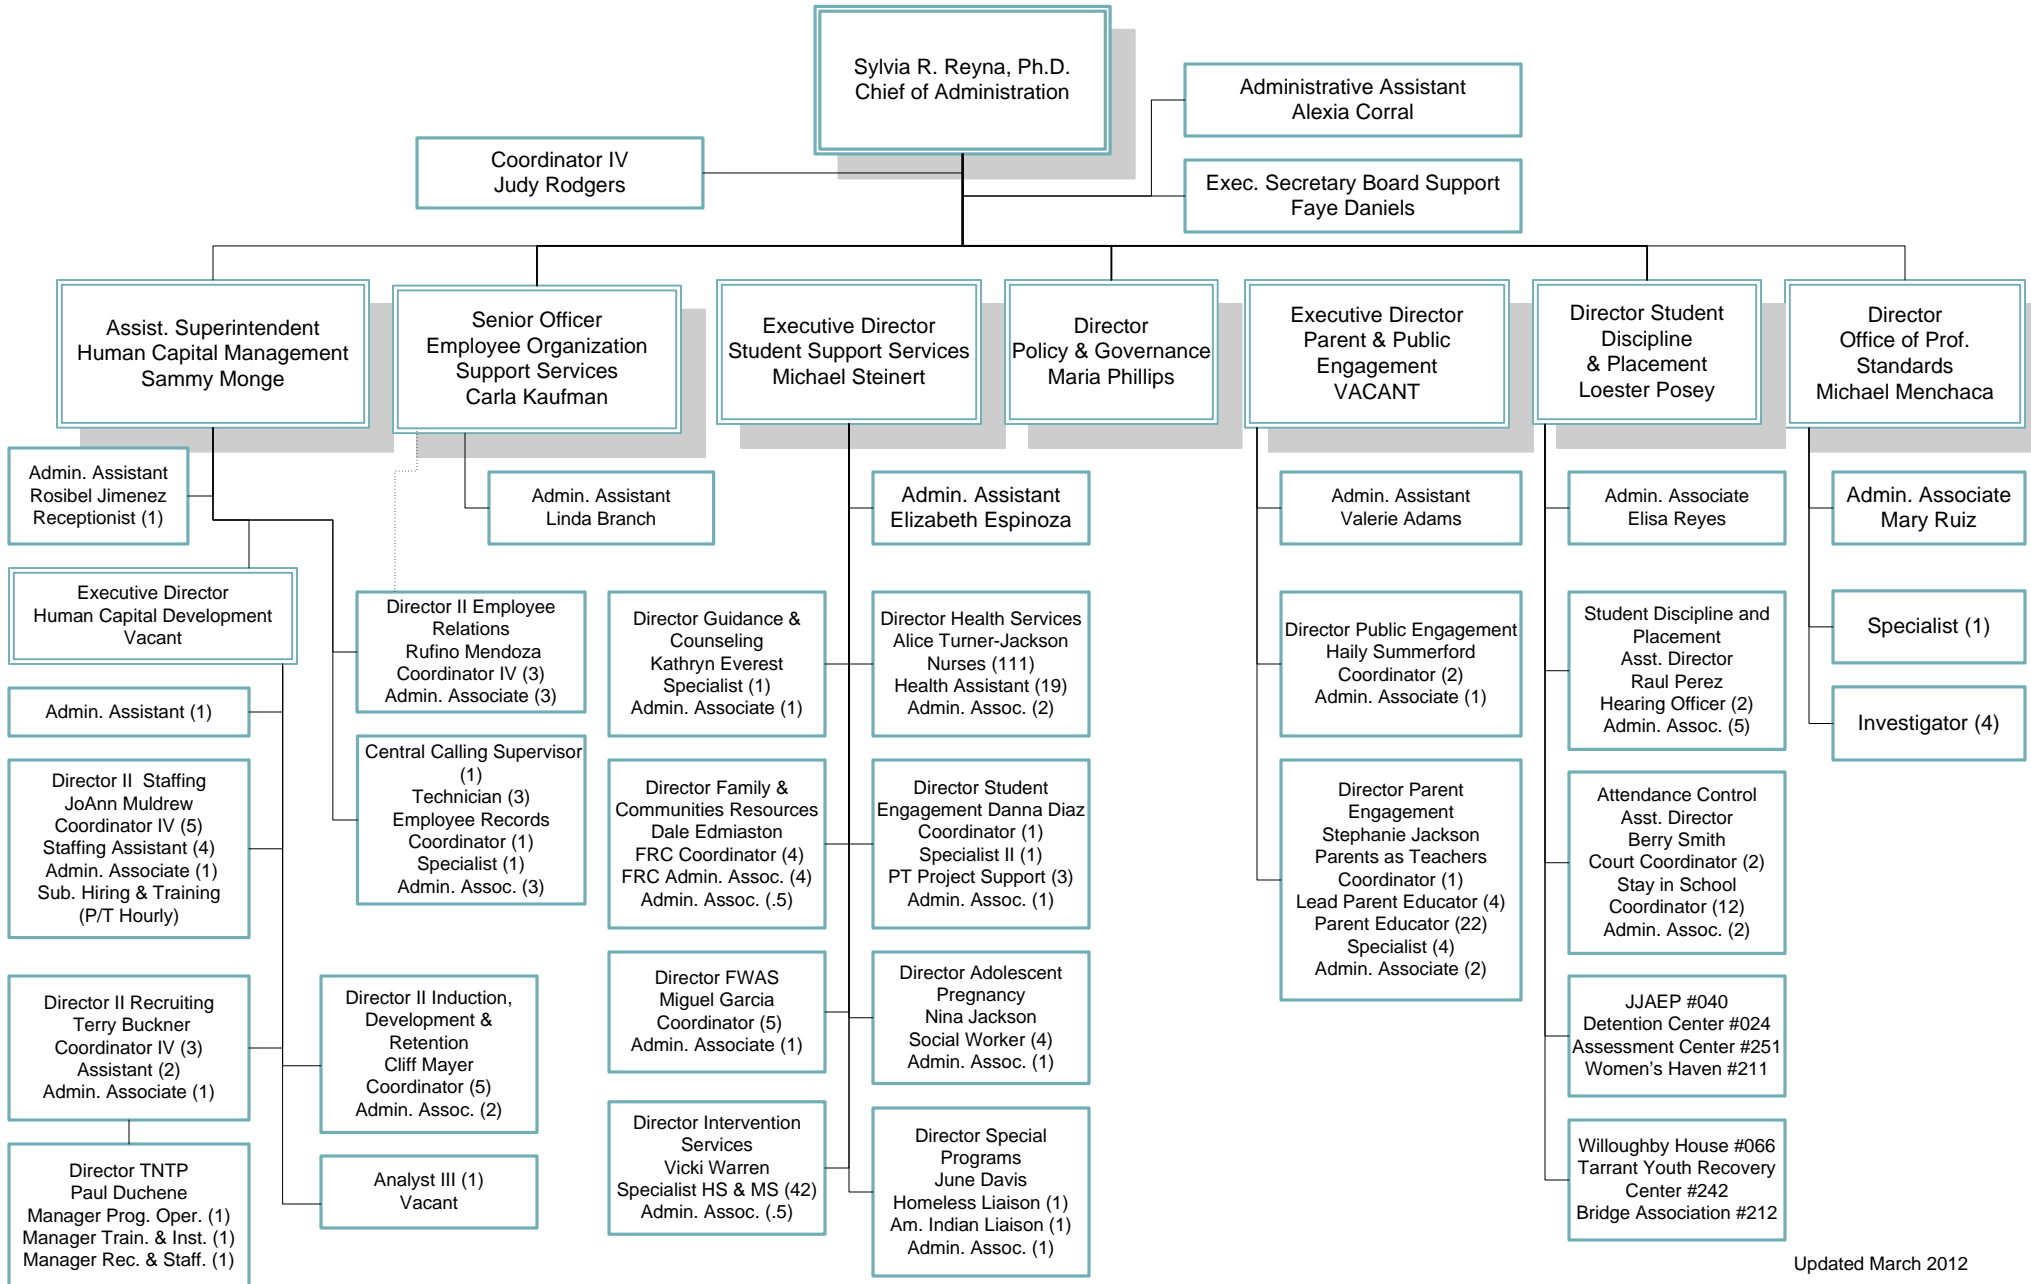

Fort Worth ISD

ORGANIZATIONAL CHART 2011-12

Fort Worth
INDEPENDENT SCHOOL DISTRICT

Chief of Administration Organizational Support Systems

ORGANIZATIONAL CHART 2011-12

District Operations

ORGANIZATIONAL CHART 2011-12

Fort Worth
INDEPENDENT SCHOOL DISTRICT

Division of Technology

ORGANIZATIONAL CHART 2011-12

Fort Worth
INDEPENDENT SCHOOL DISTRICT

Capital Improvement Program

ORGANIZATIONAL CHART 2011-12

Legal Services

ORGANIZATIONAL CHART 2011-12

Division of Business & Finance

ORGANIZATIONAL CHART 2011-12

Communications Department

ORGANIZATIONAL CHART 2011-12

Internal Audit

ORGANIZATIONAL CHART 2011-12

Chief Of Schools

ORGANIZATIONAL CHART 2011-12

Curriculum & Instruction

ORGANIZATIONAL CHART 2011-12

Fort Worth
INDEPENDENT SCHOOL DISTRICT

Curriculum & Instruction

ORGANIZATIONAL CHART 2011-12