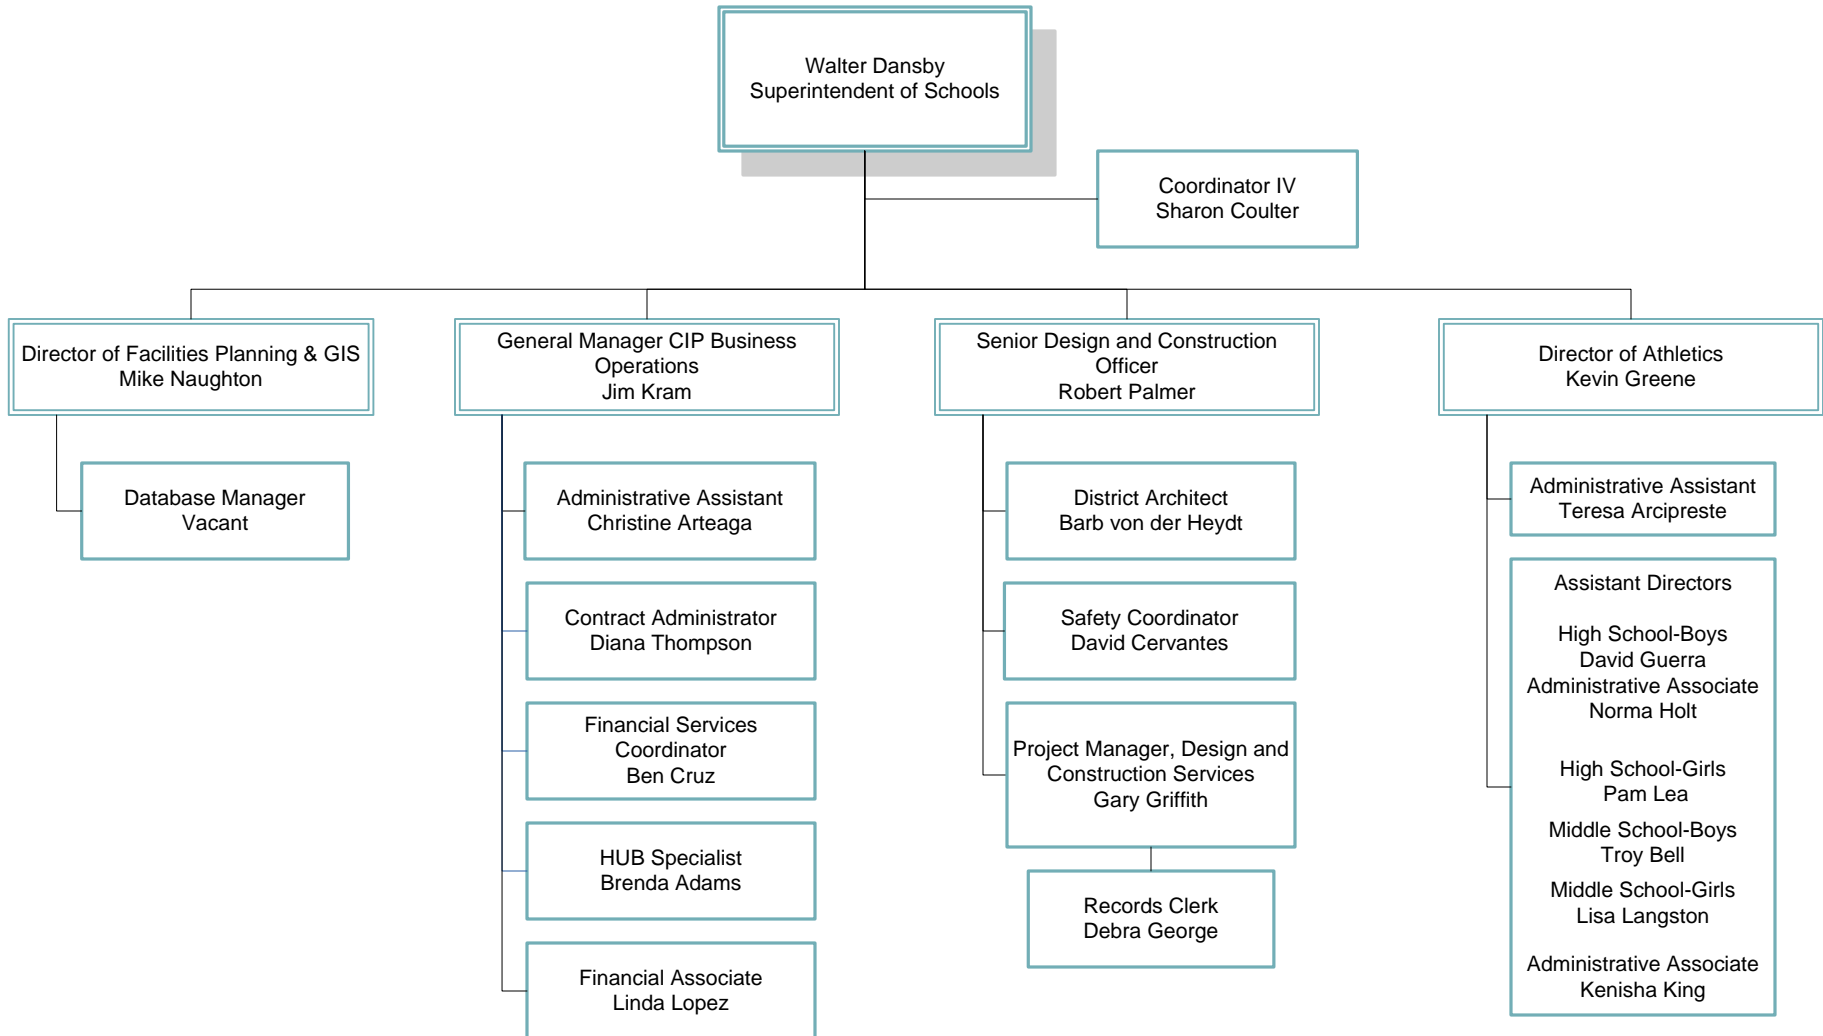

Fort Worth
INDEPENDENT SCHOOL DISTRICT

Division of Technology

ORGANIZATIONAL CHART 2011-12

Fort Worth
INDEPENDENT SCHOOL DISTRICT

Capital Improvement Program

ORGANIZATIONAL CHART 2011-12

Legal Services

ORGANIZATIONAL CHART 2011-12

Division of Business & Finance

ORGANIZATIONAL CHART 2011-12

Communications Department

ORGANIZATIONAL CHART 2011-12

Internal Audit

ORGANIZATIONAL CHART 2011-12

Chief Of Schools

ORGANIZATIONAL CHART 2011-12