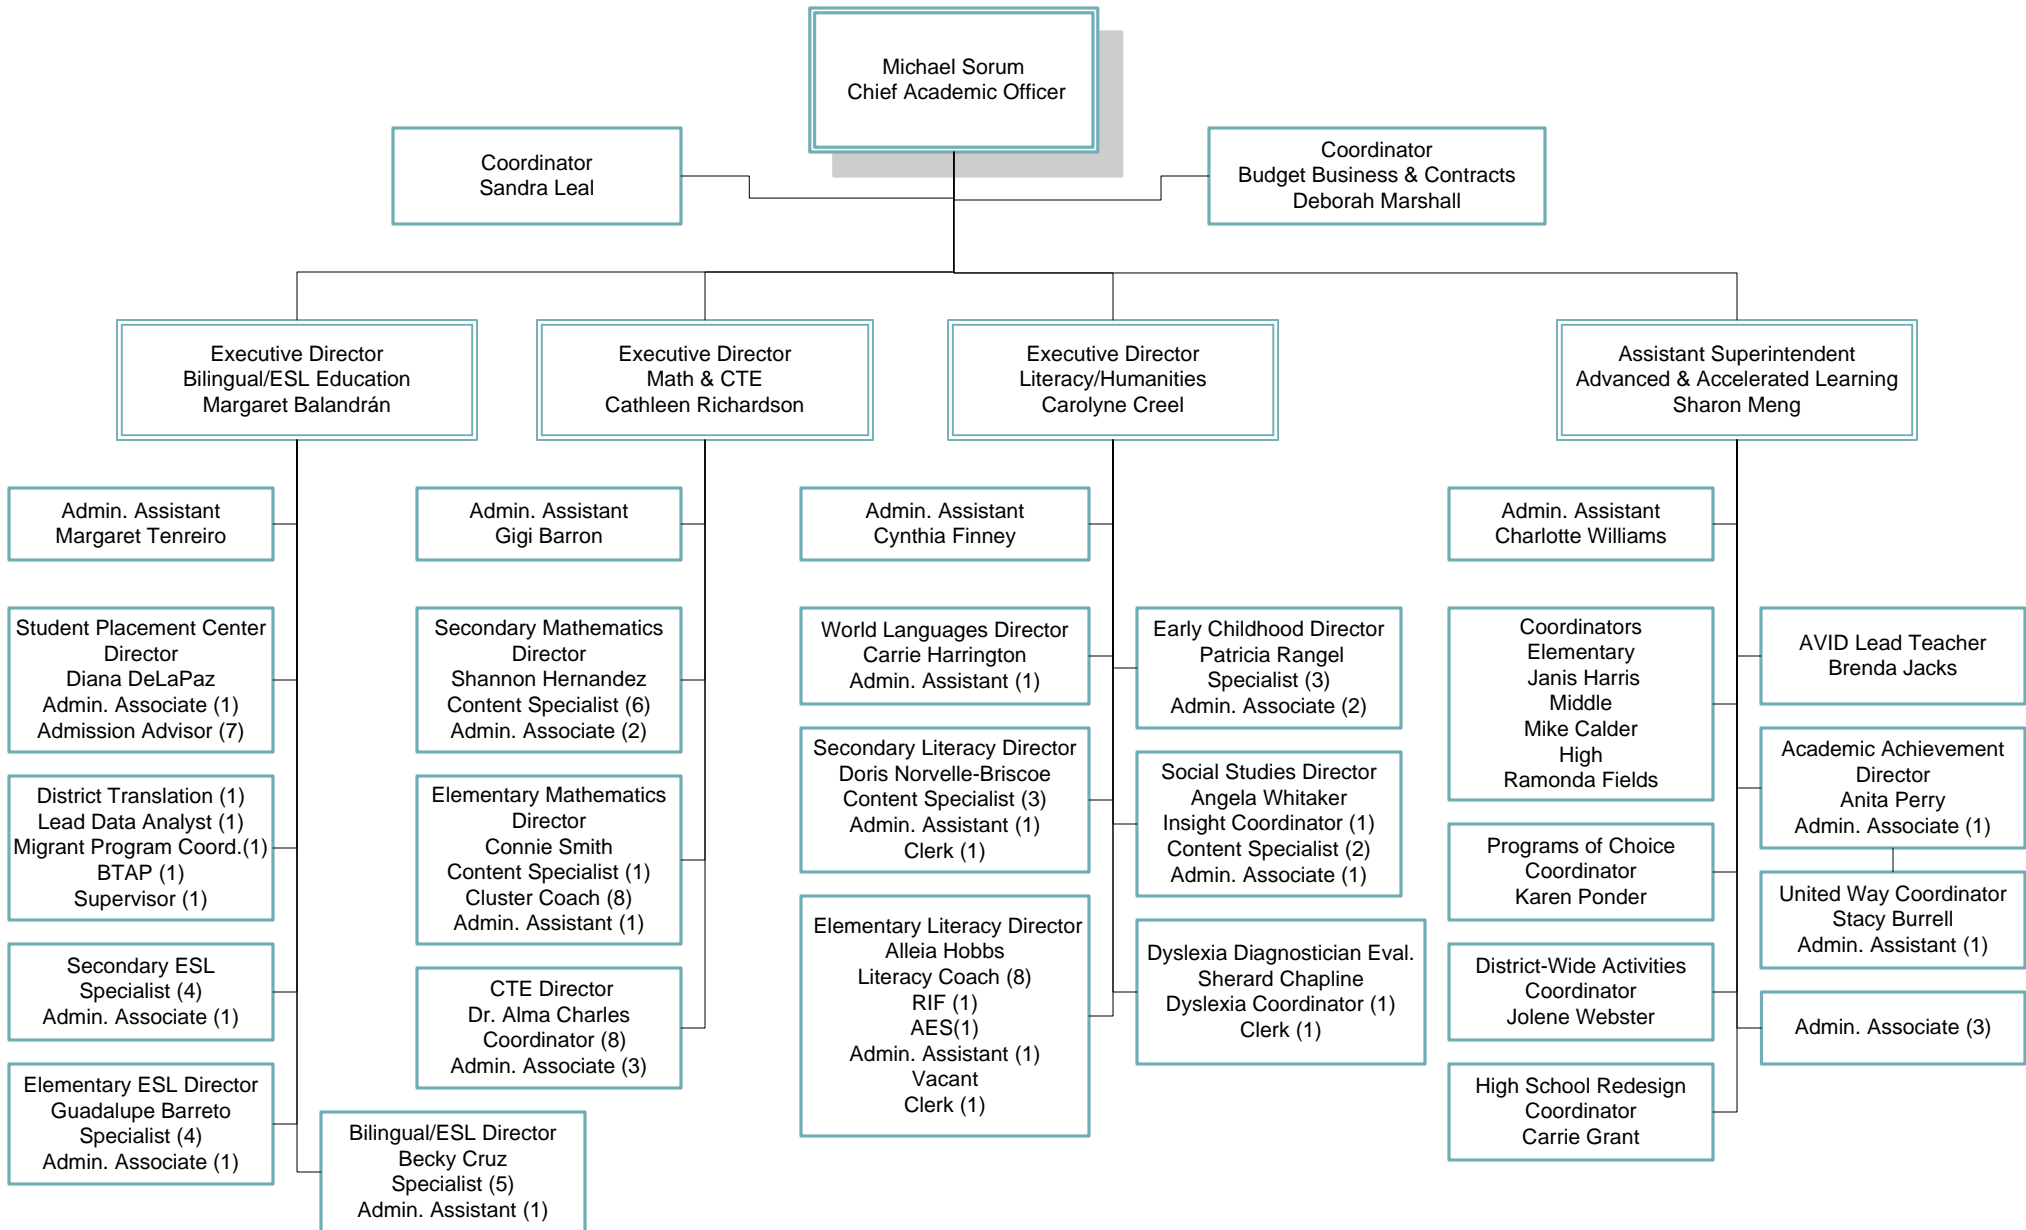

Fort Worth
INDEPENDENT SCHOOL DISTRICT

Division of Technology

ORGANIZATIONAL CHART 2011-12

Fort Worth
INDEPENDENT SCHOOL DISTRICT

Capital Improvement Program

ORGANIZATIONAL CHART 2011-12

Legal Services

ORGANIZATIONAL CHART 2011-12

Division of Business & Finance

ORGANIZATIONAL CHART 2011-12

Communications Department

ORGANIZATIONAL CHART 2011-12

Internal Audit

ORGANIZATIONAL CHART 2011-12

Chief Of Schools

ORGANIZATIONAL CHART 2011-12

Curriculum & Instruction

ORGANIZATIONAL CHART 2011-12

Fort Worth
INDEPENDENT SCHOOL DISTRICT

Curriculum & Instruction

ORGANIZATIONAL CHART 2011-12